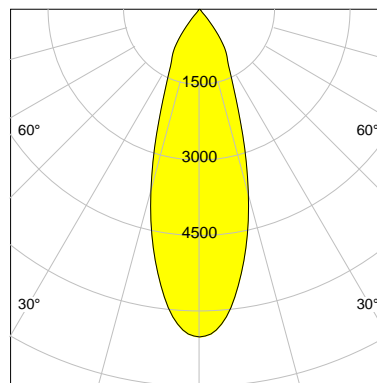

REFLECTOR

Technology	ULTRA
Material	Miro 4 Silver
FWHM	33°
FWTM	71°