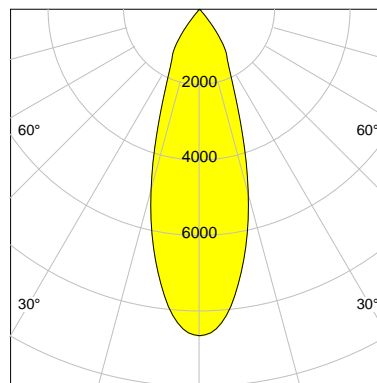

DESCRIPTION

Type	Track Spotlight
Article-number	141279L11320
Colour	silver
Energy Consumption	27.4 W
Efficiency	137 lm/W
Luminous Flux	3765 lm
Current (sec)	700 mA
Protection Class	IP 20
Energy-Label	C
Cooling	Passive

LED

Color Temperature	4000K
Color Rendering	CRI 82
LES	15
Color Tolerance	3-Step McAdam
Planckian Curve	BBL
Spectrum	Neutral White G7
Photobiological safety	RG2

ELECTRICAL

Power Supply	220-240, 50-60Hz
Safety Class	2
Startup Time	< 1s
Overload- / Shortcircuit Protection	
Wiring / Adapter	3-Phase Adapter
Max Luminaires MCB	B16A 27Stück
Tracks	Global Stucchi Eutrac

Control

Control	On/Off
---------	--------

REFLECTOR

Technology	ULTRA
Material	Miro 4 Silver
FWHM	33°
FWTM	71°

I-max : 8649 cd *

UGR : 22.6 (4H/8H - 70/50/20)

H/m	D/m	E _{max} /lx/klm *
1.0	0.6	2297
2.0	1.2	574
3.0	1.8	255
4.0	2.4	144