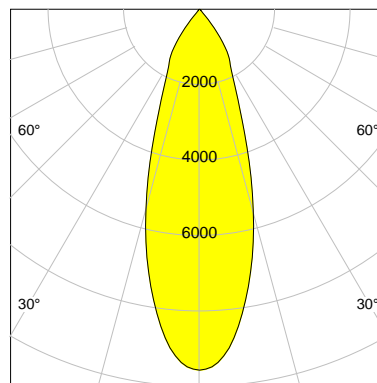

DESCRIPTION

Type	Track Spotlight
Article-number	141279L11321
Colour	silver
Energy Consumption	31.8 W
Efficiency	131 lm/W
Luminous Flux	4161 lm
Current (sec)	800 mA
Protection Class	IP 20
Energy-Label	D
Cooling	Passive

LED

Color Temperature	4000K
Color Rendering	CRI 82
LES	15
Color Tolerance	3-Step McAdam
Planckian Curve	BBL
Spectrum	Neutral White G7
Photobiological safety	RG2

ELECTRICAL

Power Supply	220-240, 50-60Hz
Safety Class	2
Startup Time	< 1s
Overload- / Shortcircuit Protection	
Wiring / Adapter	3-Phase Adapter
Max Luminaires MCB	B16A 27Stück
Tracks	Global Stucchi Eutrac

Control

Control	On/Off
---------	--------

REFLECTOR

Technology	ULTRA
Material	Miro 4 Silver
FWHM	33°
FWTM	71°

I-max : 9558 cd *

UGR : 22.9 (4H/8H - 70/50/20)

H/m	D/m	E _{max} /lx/klm *
1.0	0.6	2297
2.0	1.2	574
3.0	1.8	255
4.0	2.4	144