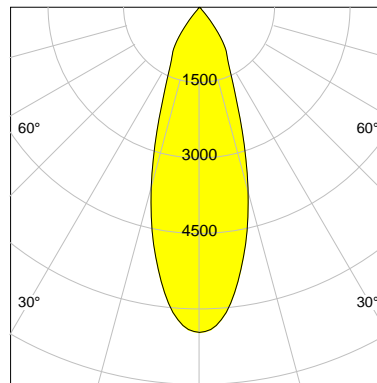

REFLECTOR

Technology	ULTRA
Material	Miro 4 Silver
FWHM	33°
FWTM	71°