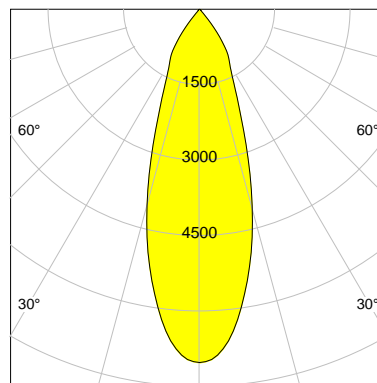

DESCRIPTION

Type	Track Spotlight
Article-number	141279L11324
Colour	black
Energy Consumption	21.1 W
Efficiency	145 lm/W
Luminous Flux	3056 lm
Current (sec)	550 mA
Protection Class	IP 20
Energy-Label	C
Cooling	Passive

LED

Color Temperature	4000K
Color Rendering	CRI 82
LES	15
Color Tolerance	3-Step McAdam
Planckian Curve	BBL
Spectrum	Neutral White G7
Photobiological safety	RG2

ELECTRICAL

Power Supply	220-240, 50-60Hz
Safety Class	2
Startup Time	< 1s
Overload- / Shortcircuit Protection	
Wiring / Adapter	3-Phase Adapter
Max Luminaires MCB	B16A 27Stück
Tracks	Global Stucchi Eutrac

Control

Control	On/Off
---------	--------

REFLECTOR

Technology	ULTRA
Material	Miro 4 Silver
FWHM	33°
FWTM	71°

I-max : 7020 cd *

UGR : 21.9 (4H/8H - 70/50/20)

H/m	D/m	E _{max} /lx/klm *
1.0	0.6	2297
2.0	1.2	574
3.0	1.8	255
4.0	2.4	144