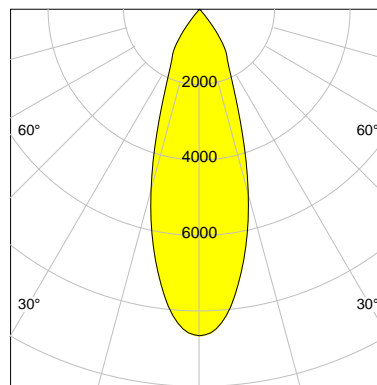

DESCRIPTION

Type	Track Spotlight
Article-number	141279L11326
Colour	black
Energy Consumption	27.4 W
Efficiency	137 lm/W
Luminous Flux	3765 lm
Current (sec)	700 mA
Protection Class	IP 20
Energy-Label	C
Cooling	Passive

LED

Color Temperature	4000K
Color Rendering	CRI 82
LES	15
Color Tolerance	3-Step McAdam
Planckian Curve	BBL
Spectrum	Neutral White G7
Photobiological safety	RG2

ELECTRICAL

Power Supply	220-240, 50-60Hz
Safety Class	2
Startup Time	< 1s
Overload- / Shortcircuit Protection	
Wiring / Adapter	3-Phase Adapter
Max Luminaires MCB	B16A 27Stück
Tracks	Global Stucchi Eutrac

Control

Control	On/Off
---------	--------

REFLECTOR

Technology	ULTRA
Material	Miro 4 Silver
FWHM	33°
FWTM	71°

I-max : 8649 cd *

UGR : 22.6 (4H/8H - 70/50/20)

H/m	D/m	E _{max} /lx/klm *
1.0	0.6	2297
2.0	1.2	574
3.0	1.8	255
4.0	2.4	144