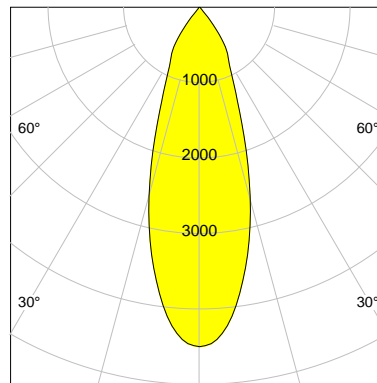

DESCRIPTION

Type	Track Spotlight
Article-number	141279L11328
Colour	white
Energy Consumption	17.1 W
Efficiency	115 lm/W
Luminous Flux	1957 lm
Current (sec)	450 mA
Protection Class	IP 20
Energy-Label	D
Cooling	Passive

LED

Color Temperature	2700K
Color Rendering	CRI 92
LES	15
Color Tolerance	3-Step McAdam
Planckian Curve	BBL
Spectrum	Warm White G7
Photobiological safety	RG2

ELECTRICAL

Power Supply	220-240, 50-60Hz
Safety Class	2
Startup Time	< 1s
Overload- / Shortcircuit Protection	
Wiring / Adapter	3-Phase Adapter
Max Luminaires MCB	B16A 27Stück
Tracks	Global Stucchi Eutrac

Control

Control	On/Off
---------	--------

REFLECTOR

Technology	ULTRA
Material	Miro 4 Silver
FWHM	33°
FWTM	71°

I-max : 4495 cd *

UGR : 20.3 (4H/8H - 70/50/20)

H/m	D/m	E _{max} /lx/klm *
1.0	0.6	2297
2.0	1.2	574
3.0	1.8	255
4.0	2.4	144