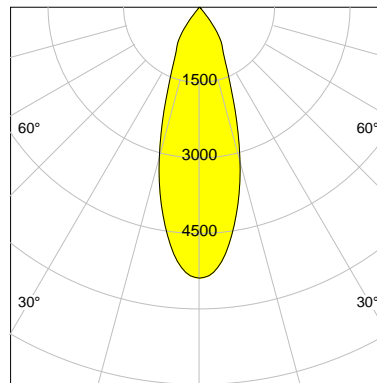

DESCRIPTION

Type	Track Spotlight
Article-number	141279L11330
Colour	white
Energy Consumption	21.1 W
Efficiency	111 lm/W
Luminous Flux	2343 lm
Current (sec)	550 mA
Protection Class	IP 20
Energy-Label	E
Cooling	Passive

LED

Color Temperature	2700K
Color Rendering	CRI 92
LES	15
Color Tolerance	3-Step McAdam
Planckian Curve	BBL
Spectrum	Warm White G7
Photobiological safety	RG2

ELECTRICAL

Power Supply	220-240, 50-60Hz
Safety Class	2
Startup Time	< 1s
Overload- / Shortcircuit Protection	
Wiring / Adapter	3-Phase Adapter
Max Luminaires MCB	B16A 27Stück
Tracks	Global Stucchi Eutrac

Control

Control	On/Off
---------	--------

REFLECTOR

Technology	ULTRA
Material	Miro 4 Silver
FWHM	33°
FWTM	71°

I-max : 5382 cd *

UGR : 20.9 (4H/8H - 70/50/20)

H/m	D/m	E _{max} /lx/klm *
1.0	0.6	2297
2.0	1.2	574
3.0	1.8	255
4.0	2.4	144