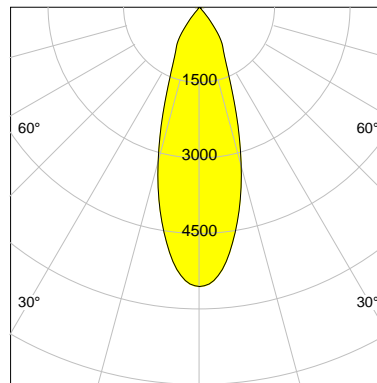

REFLECTOR

Technology	ULTRA
Material	Miro 4 Silver
FWHM	33°
FWTM	71°