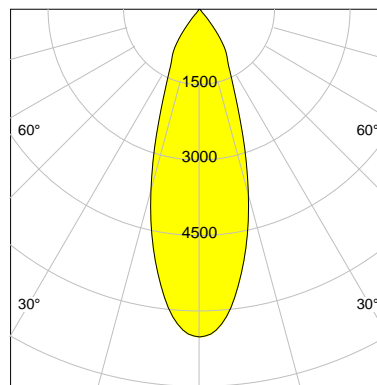

DESCRIPTION

Type	Track Spotlight
Article-number	141279L11334
Colour	black
Energy Consumption	23.2 W
Efficiency	122 lm/W
Luminous Flux	2834 lm
Current (sec)	600 mA
Protection Class	IP 20
Energy-Label	D
Cooling	Passive

LED

Color Temperature	4000K
Color Rendering	CRI 92
LES	15
Color Tolerance	3-Step McAdam
Planckian Curve	BBBL
Spectrum	Premium White G7
Photobiological safety	RG2

ELECTRICAL

Power Supply	220-240, 50-60Hz
Safety Class	2
Startup Time	< 1s
Overload- / Shortcircuit Protection	
Wiring / Adapter	3-Phase Adapter
Max Luminaires MCB	B16A 27Stück
Tracks	Global Stucchi Eutrac

Control

Control	On/Off
---------	--------

REFLECTOR

Technology	ULTRA
Material	Miro 4 Silver
FWHM	33°
FWTM	71°

I-max : 6510 cd *

UGR : 21.6 (4H/8H - 70/50/20)

H/m	D/m	E _{max} /lx/klm *
1.0	0.6	2297
2.0	1.2	574
3.0	1.8	255
4.0	2.4	144