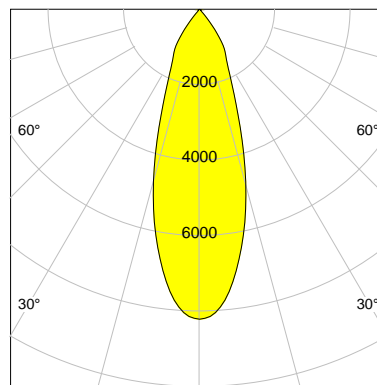

REFLECTOR

Technology	ULTRA
Material	Miro 4 Silver
FWHM	33°
FWTM	71°