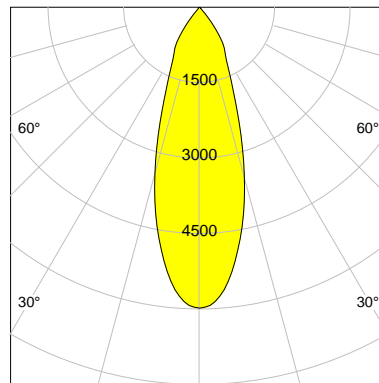

REFLECTOR

Technology	ULTRA
Material	Miro 4 Silver
FWHM	33°
FWTM	71°