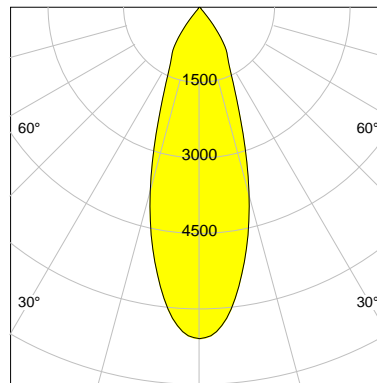

DESCRIPTION

Type	Track Spotlight
Article-number	141279L11338
Colour	white
Energy Consumption	19.1 W
Efficiency	150 lm/W
Luminous Flux	2866 lm
Current (sec)	500 mA
Protection Class	IP 20
Energy-Label	C
Cooling	Passive

LED

Color Temperature	4000K
Color Rendering	CRI 90
LES	15
Color Tolerance	2-Step McAdam
Planckian Curve	BBBL
Spectrum	Premium White G7 HE+
Photobiological safety	RG1

ELECTRICAL

Power Supply	220-240, 50-60Hz
Safety Class	2
Startup Time	< 1s
Overload- / Shortcircuit Protection	
Wiring / Adapter	3-Phase Adapter
Max Luminaires MCB	B16A 27Stück
Tracks	Global Stucchi Eutrac

Control

Control	On/Off
---------	--------

REFLECTOR

Technology	ULTRA
Material	Miro 4 Silver
FWHM	33°
FWTM	71°

I-max : 6584 cd *

UGR : 21.6 (4H/8H - 70/50/20)

H/m	D/m	E _{max} /lx/klm *
1.0	0.6	2297
2.0	1.2	574
3.0	1.8	255
4.0	2.4	144