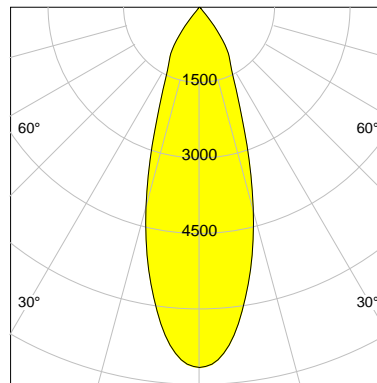

DESCRIPTION

Type	Track Spotlight
Article-number	141279L11339
Colour	white
Energy Consumption	21.1 W
Efficiency	147 lm/W
Luminous Flux	3115 lm
Current (sec)	550 mA
Protection Class	IP 20
Energy-Label	C
Cooling	Passive

LED

Color Temperature	4000K
Color Rendering	CRI 90
LES	15
Color Tolerance	2-Step McAdam
Planckian Curve	BBBL
Spectrum	Premium White G7 HE+
Photobiological safety	RG1

ELECTRICAL

Power Supply	220-240, 50-60Hz
Safety Class	2
Startup Time	< 1s
Overload- / Shortcircuit Protection	
Wiring / Adapter	3-Phase Adapter
Max Luminaires MCB	B16A 27Stück
Tracks	Global Stucchi Eutrac

Control

Control	On/Off
---------	--------

REFLECTOR

Technology	ULTRA
Material	Miro 4 Silver
FWHM	33°
FWTM	71°

I-max : 7156 cd *

UGR : 21.9 (4H/8H - 70/50/20)

H/m	D/m	E _{max} /lx/klm *
1.0	0.6	2297
2.0	1.2	574
3.0	1.8	255
4.0	2.4	144