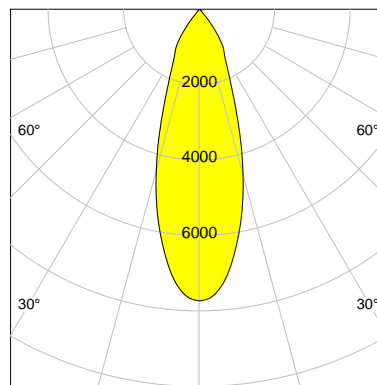

DESCRIPTION

Type	Track Spotlight
Article-number	141279L11340
Colour	white
Energy Consumption	23.2 W
Efficiency	145 lm/W
Luminous Flux	3363 lm
Current (sec)	600 mA
Protection Class	IP 20
Energy-Label	C
Cooling	Passive

LED

Color Temperature	4000K
Color Rendering	CRI 90
LES	15
Color Tolerance	2-Step McAdam
Planckian Curve	BBBL
Spectrum	Premium White G7 HE+
Photobiological safety	RG1

ELECTRICAL

Power Supply	220-240, 50-60Hz
Safety Class	2
Startup Time	< 1s
Overload- / Shortcircuit Protection	
Wiring / Adapter	3-Phase Adapter
Max Luminaires MCB	B16A 27Stück
Tracks	Global Stucchi Eutrac

Control

Control	On/Off
---------	--------

REFLECTOR

Technology	ULTRA
Material	Miro 4 Silver
FWHM	33°
FWTM	71°

I-max : 7725 cd *

UGR : 22.2 (4H/8H - 70/50/20)

H/m	D/m	E _{max} /lx/klm *
1.0	0.6	2297
2.0	1.2	574
3.0	1.8	255
4.0	2.4	144