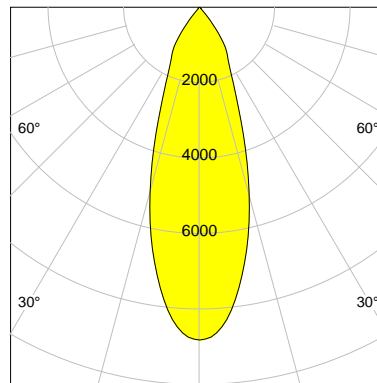

DESCRIPTION

Type	Track Spotlight
Article-number	141279L11341
Colour	white
Energy Consumption	27.4 W
Efficiency	140 lm/W
Luminous Flux	3837 lm
Current (sec)	700 mA
Protection Class	IP 20
Energy-Label	C
Cooling	Passive

LED

Color Temperature	4000K
Color Rendering	CRI 90
LES	15
Color Tolerance	2-Step McAdam
Planckian Curve	BBBL
Spectrum	Premium White G7 HE+
Photobiological safety	RG1

ELECTRICAL

Power Supply	220-240, 50-60Hz
Safety Class	2
Startup Time	< 1s
Overload- / Shortcircuit Protection	
Wiring / Adapter	3-Phase Adapter
Max Luminaires MCB	B16A 27Stück
Tracks	Global Stucchi Eutrac

Control

Control	On/Off
---------	--------

REFLECTOR

Technology	ULTRA
Material	Miro 4 Silver
FWHM	33°
FWTM	71°

I-max : 8814 cd *

UGR : 22.6 (4H/8H - 70/50/20)

H/m	D/m	E _{max} /lx/klm *
1.0	0.6	2297
2.0	1.2	574
3.0	1.8	255
4.0	2.4	144