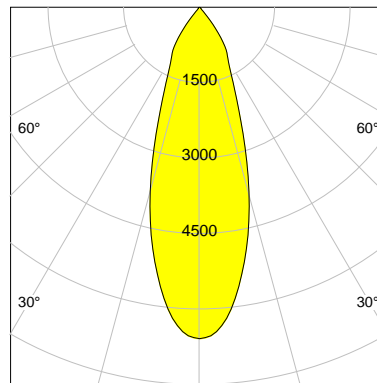

REFLECTOR

Technology	ULTRA
Material	Miro 4 Silver
FWHM	33°
FWTM	71°