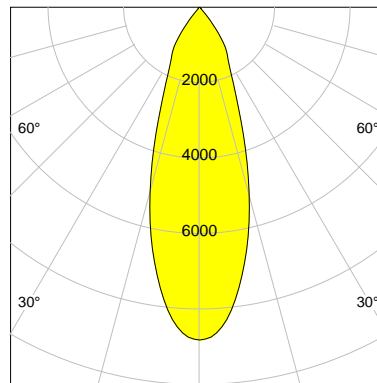

REFLECTOR

Technology	ULTRA
Material	Miro 4 Silver
FWHM	33°
FWTM	71°