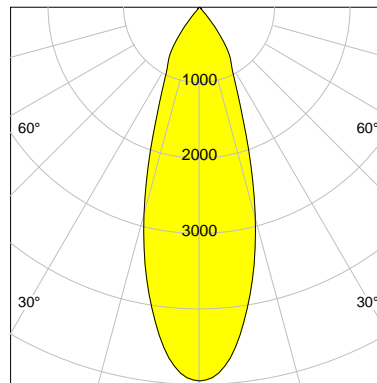

REFLECTOR

Technology	ULTRA
Material	Miro 4 Silver
FWHM	33°
FWTM	71°