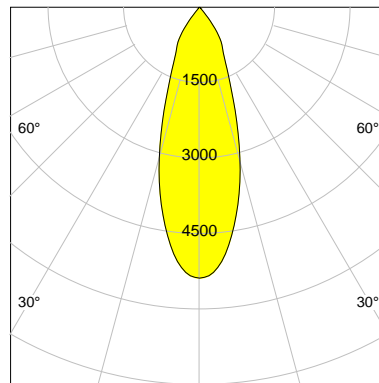

REFLECTOR

Technology	ULTRA
Material	Miro 4 Silver
FWHM	33°
FWTM	71°