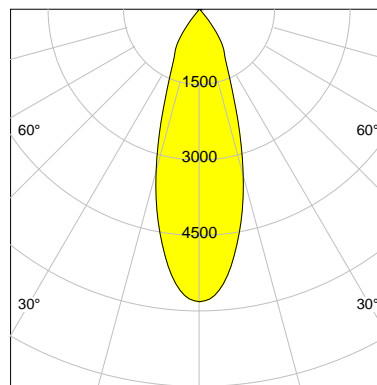

REFLECTOR

Technology	ULTRA
Material	Miro 4 Silver
FWHM	33°
FWTM	71°