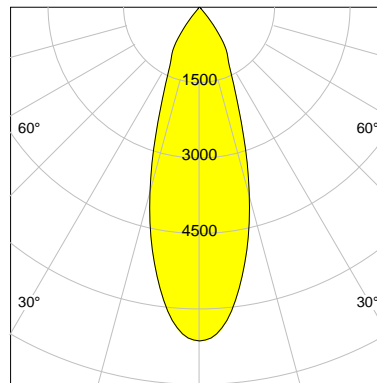

REFLECTOR

Technology	ULTRA
Material	Miro 4 Silver
FWHM	33°
FWTM	71°