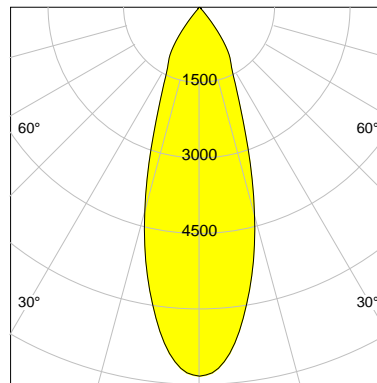

REFLECTOR

Technology	ULTRA
Material	Miro 4 Silver
FWHM	33°
FWTM	71°