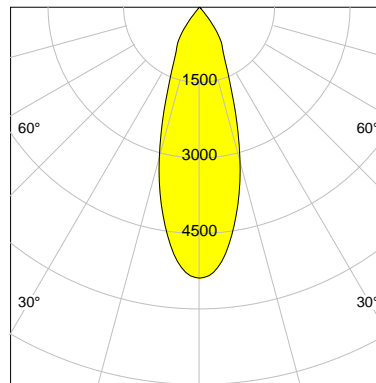

REFLECTOR

Technology	ULTRA
Material	Miro 4 Silver
FWHM	33°
FWTM	71°