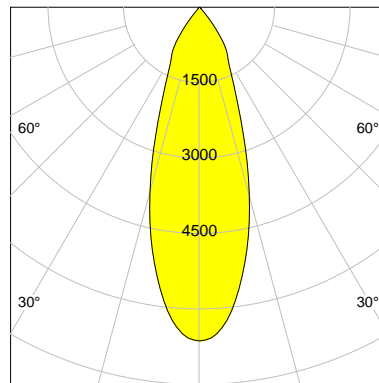

REFLECTOR

Technology	ULTRA
Material	Miro 4 Silver
FWHM	33°
FWTM	71°