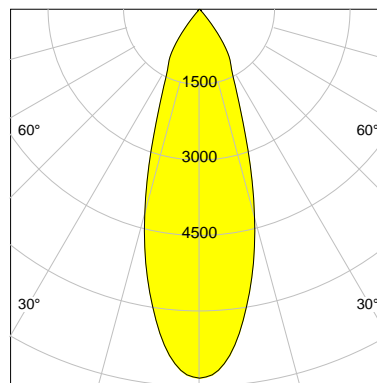

REFLECTOR

Technology	ULTRA
Material	Miro 4 Silver
FWHM	33°
FWTM	71°