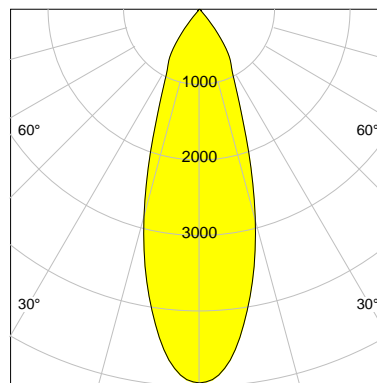

REFLECTOR

Technology	ULTRA
Material	Miro 4 Silver
FWHM	33°
FWTM	71°