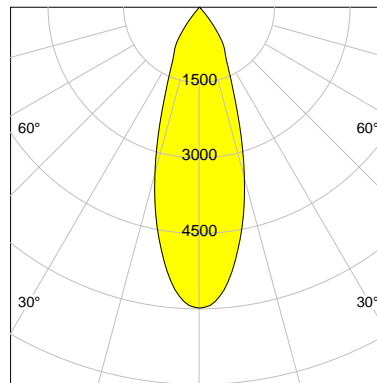

REFLECTOR

Technology	ULTRA
Material	Miro 4 Silver
FWHM	33°
FWTM	71°