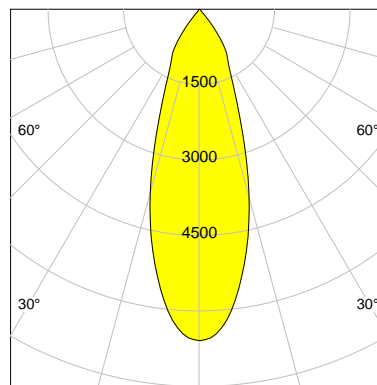

REFLECTOR

Technology	ULTRA
Material	Miro 4 Silver
FWHM	33°
FWTM	71°