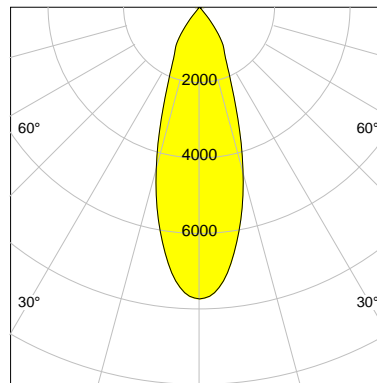

REFLECTOR

Technology	ULTRA
Material	Miro 4 Silver
FWHM	33°
FWTM	71°