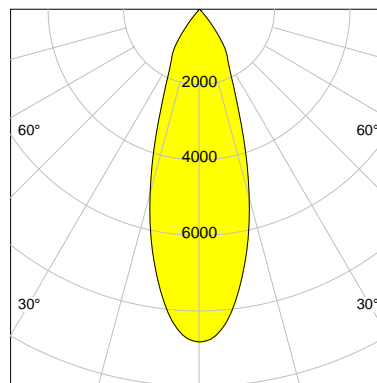

REFLECTOR

Technology	ULTRA
Material	Miro 4 Silver
FWHM	33°
FWTM	71°