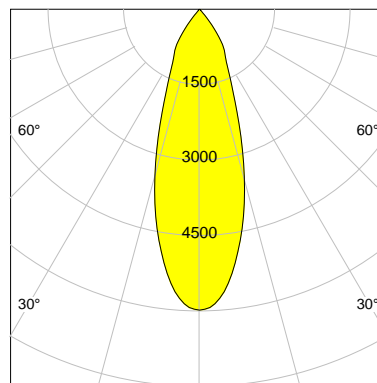

REFLECTOR

Technology	ULTRA
Material	Miro 4 Silver
FWHM	33°
FWTM	71°