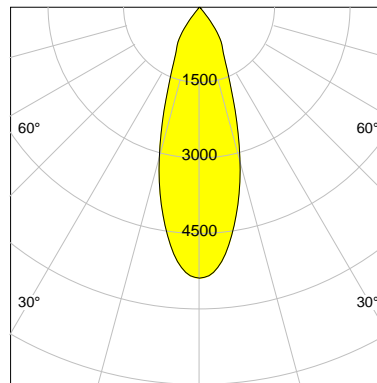

REFLECTOR

Technology	ULTRA
Material	Miro 4 Silver
FWHM	33°
FWTM	71°