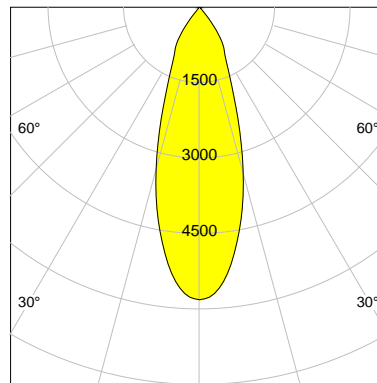

REFLECTOR

Technology	ULTRA
Material	Miro 4 Silver
FWHM	33°
FWTM	71°