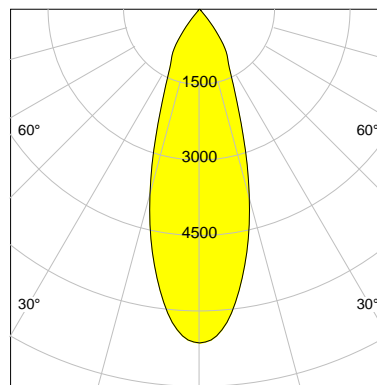

REFLECTOR

Technology	ULTRA
Material	Miro 4 Silver
FWHM	33°
FWTM	71°