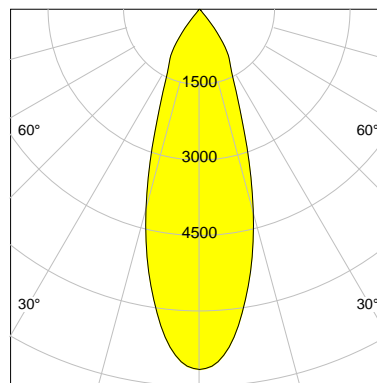

REFLECTOR

Technology	ULTRA
Material	Miro 4 Silver
FWHM	33°
FWTM	71°