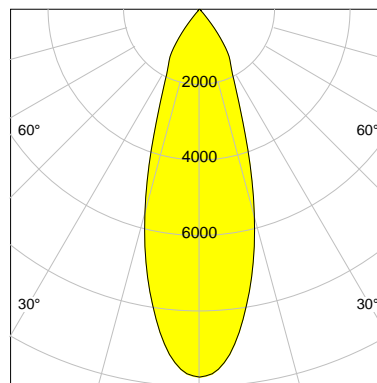

REFLECTOR

Technology	ULTRA
Material	Miro 4 Silver
FWHM	33°
FWTM	71°