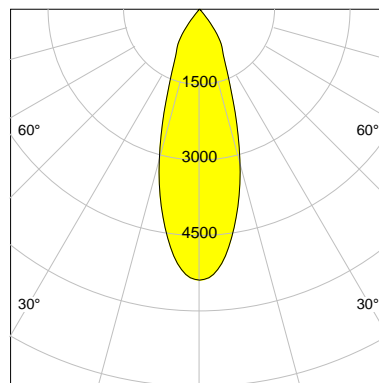

DESCRIPTION

Type	Track Spotlight
Article-number	141279L11416
Colour	silver
Energy Consumption	21.1 W
Efficiency	111 lm/W
Luminous Flux	2343 lm
Current (sec)	550 mA
Protection Class	IP 20
Energy-Label	E
Cooling	Passive

LED

Color Temperature	2700K
Color Rendering	CRI 92
LES	15
Color Tolerance	3-Step McAdam
Planckian Curve	BBL
Spectrum	Warm White G7
Photobiological safety	RG2

ELECTRICAL

Power Supply	220-240, 50-60Hz
Safety Class	2
Startup Time	< 1s
Overload- / Shortcircuit Protection	
Wiring / Adapter	3-Phase Adapter
Max Luminaires MCB	B16A 27Stück
Tracks	Global Stucchi Eutrac

Control

Control	On/Off
---------	--------

REFLECTOR

Technology	ULTRA
Material	Miro 4 Silver
FWHM	33°
FWTM	71°

I-max : 5382 cd *

UGR : 20.9 (4H/8H - 70/50/20)

H/m	D/m	E _{max} /lx/klm *
1.0	0.6	2297
2.0	1.2	574
3.0	1.8	255
4.0	2.4	144