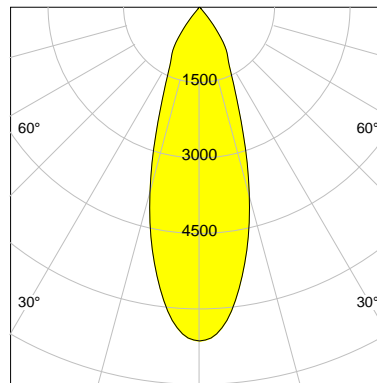

DESCRIPTION

Type	Track Spotlight
Article-number	141279L11418
Colour	silver
Energy Consumption	27.4 W
Efficiency	105 lm/W
Luminous Flux	2886 lm
Current (sec)	700 mA
Protection Class	IP 20
Energy-Label	E
Cooling	Passive

LED

Color Temperature	2700K
Color Rendering	CRI 92
LES	15
Color Tolerance	3-Step McAdam
Planckian Curve	BBL
Spectrum	Warm White G7
Photobiological safety	RG2

ELECTRICAL

Power Supply	220-240, 50-60Hz
Safety Class	2
Startup Time	< 1s
Overload- / Shortcircuit Protection	
Wiring / Adapter	3-Phase Adapter
Max Luminaires MCB	B16A 27Stück
Tracks	Global Stucchi Eutrac

Control

Control	On/Off
---------	--------

REFLECTOR

Technology	ULTRA
Material	Miro 4 Silver
FWHM	33°
FWTM	71°

I-max : 6630 cd *

UGR : 21.7 (4H/8H - 70/50/20)

H/m	D/m	E _{max} /lx/klm *
1.0	0.6	2297
2.0	1.2	574
3.0	1.8	255
4.0	2.4	144