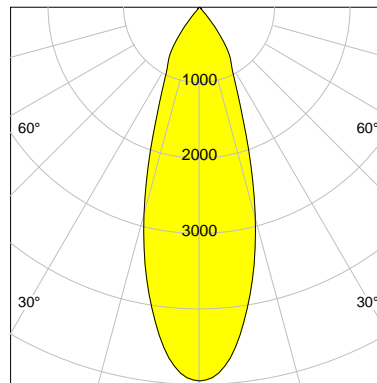

LED

Color Temperature	2700K
Color Rendering	CRI 92
LES	15
Color Tolerance	3-Step McAdam
Planckian Curve	BBL
Spectrum	Warm White G7
Photobiological safety	RG2

ELECTRICAL

Power Supply	220-240, 50-60Hz
Safety Class	2
Startup Time	< 1s
Overload- / Shortcircuit Protection	
Wiring / Adapter	3-Phase Adapter
Max Luminaires MCB	B16A 27Stück
Tracks	Global Stucchi Eutrac

Control

Control	On/Off
---------	--------

REFLECTOR

Technology	ULTRA
Material	Miro 4 Silver
FWHM	33°
FWTM	71°

I-max : 4950 cd *

UGR : 20.6 (4H/8H - 70/50/20)

H/m	D/m	E _{max} /lx/klm *
1.0	0.6	2297
2.0	1.2	574
3.0	1.8	255
4.0	2.4	144