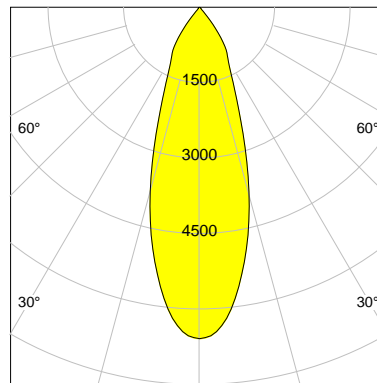

DESCRIPTION

Type	Track Spotlight
Article-number	141279L11426
Colour	silver
Energy Consumption	19.1 W
Efficiency	150 lm/W
Luminous Flux	2866 lm
Current (sec)	500 mA
Protection Class	IP 20
Energy-Label	C
Cooling	Passive

LED

Color Temperature	4000K
Color Rendering	CRI 90
LES	15
Color Tolerance	2-Step McAdam
Planckian Curve	BBBL
Spectrum	Premium White G7 HE+
Photobiological safety	RG1

ELECTRICAL

Power Supply	220-240, 50-60Hz
Safety Class	2
Startup Time	< 1s
Overload- / Shortcircuit Protection	
Wiring / Adapter	3-Phase Adapter
Max Luminaires MCB	B16A 27Stück
Tracks	Global Stucchi Eutrac

Control

Control	On/Off
---------	--------

REFLECTOR

Technology	ULTRA
Material	Miro 4 Silver
FWHM	33°
FWTM	71°

I-max : 6584 cd *

UGR : 21.6 (4H/8H - 70/50/20)

H/m	D/m	E _{max} /lx/klm *
1.0	0.6	2297
2.0	1.2	574
3.0	1.8	255
4.0	2.4	144