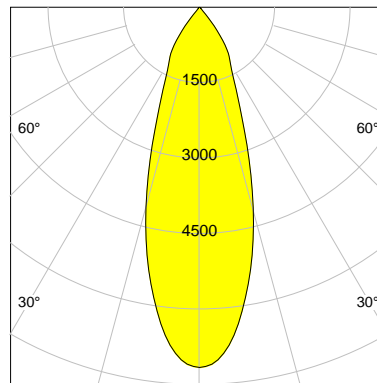

DESCRIPTION

Type	Track Spotlight
Article-number	141279L11427
Colour	silver
Energy Consumption	21.1 W
Efficiency	147 lm/W
Luminous Flux	3115 lm
Current (sec)	550 mA
Protection Class	IP 20
Energy-Label	C
Cooling	Passive

LED

Color Temperature	4000K
Color Rendering	CRI 90
LES	15
Color Tolerance	2-Step McAdam
Planckian Curve	BBBL
Spectrum	Premium White G7 HE+
Photobiological safety	RG1

ELECTRICAL

Power Supply	220-240, 50-60Hz
Safety Class	2
Startup Time	< 1s
Overload- / Shortcircuit Protection	
Wiring / Adapter	3-Phase Adapter
Max Luminaires MCB	B16A 27Stück
Tracks	Global Stucchi Eutrac

Control

Control	On/Off
---------	--------

REFLECTOR

Technology	ULTRA
Material	Miro 4 Silver
FWHM	33°
FWTM	71°

I-max : 7156 cd *

UGR : 21.9 (4H/8H - 70/50/20)

H/m	D/m	E _{max} /lx/klm *
1.0	0.6	2297
2.0	1.2	574
3.0	1.8	255
4.0	2.4	144