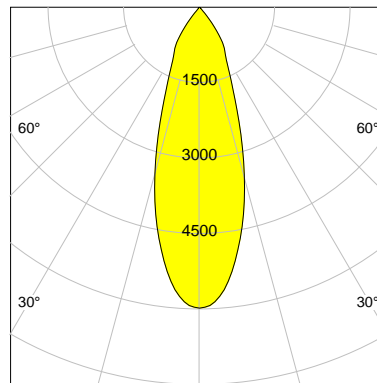

DESCRIPTION

Type	Track Spotlight
Article-number	141279L11431
Colour	black
Energy Consumption	17.1 W
Efficiency	152 lm/W
Luminous Flux	2602 lm
Current (sec)	450 mA
Protection Class	IP 20
Energy-Label	C
Cooling	Passive

LED

Color Temperature	4000K
Color Rendering	CRI 90
LES	15
Color Tolerance	2-Step McAdam
Planckian Curve	BBBL
Spectrum	Premium White G7 HE+
Photobiological safety	RG1

ELECTRICAL

Power Supply	220-240, 50-60Hz
Safety Class	2
Startup Time	< 1s
Overload- / Shortcircuit Protection	
Wiring / Adapter	3-Phase Adapter
Max Luminaires MCB	B16A 27Stück
Tracks	Global Stucchi Eutrac

Control

Control	On/Off
---------	--------

REFLECTOR

Technology	ULTRA
Material	Miro 4 Silver
FWHM	33°
FWTM	71°

I-max : 5977 cd *

UGR : 21.3 (4H/8H - 70/50/20)

H/m	D/m	E _{max} /lx/klm *
1.0	0.6	2297
2.0	1.2	574
3.0	1.8	255
4.0	2.4	144