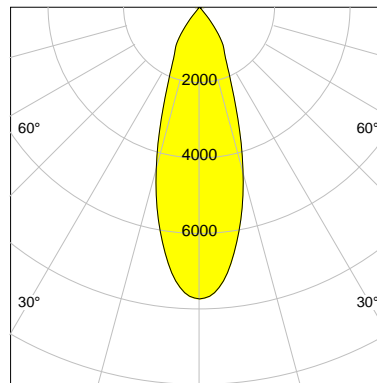

DESCRIPTION

Type	Track Spotlight
Article-number	141279L11434
Colour	black
Energy Consumption	23.2 W
Efficiency	145 lm/W
Luminous Flux	3363 lm
Current (sec)	600 mA
Protection Class	IP 20
Energy-Label	C
Cooling	Passive

LED

Color Temperature	4000K
Color Rendering	CRI 90
LES	15
Color Tolerance	2-Step McAdam
Planckian Curve	BBBL
Spectrum	Premium White G7 HE+
Photobiological safety	RG1

ELECTRICAL

Power Supply	220-240, 50-60Hz
Safety Class	2
Startup Time	< 1s
Overload- / Shortcircuit Protection	
Wiring / Adapter	3-Phase Adapter
Max Luminaires MCB	B16A 27Stück
Tracks	Global Stucchi Eutrac

Control

Control	On/Off
---------	--------

REFLECTOR

Technology	ULTRA
Material	Miro 4 Silver
FWHM	33°
FWTM	71°

I-max : 7725 cd *

UGR : 22.2 (4H/8H - 70/50/20)

H/m	D/m	E _{max} /lx/klm *
1.0	0.6	2297
2.0	1.2	574
3.0	1.8	255
4.0	2.4	144