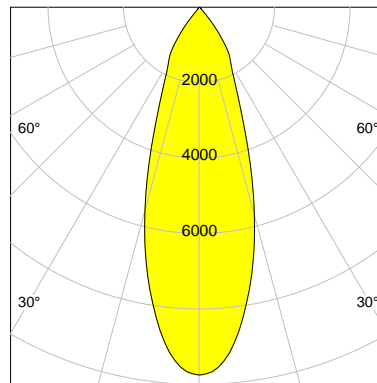

REFLECTOR

Technology	ULTRA
Material	Miro 4 Silver
FWHM	33°
FWTM	71°