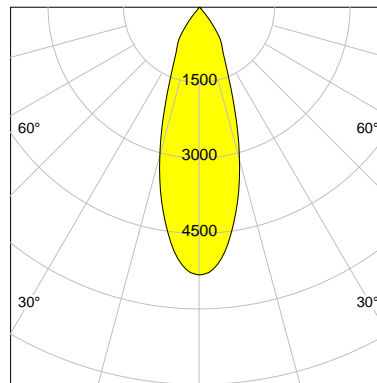

REFLECTOR

Technology	ULTRA
Material	Miro 4 Silver
FWHM	33°
FWTM	71°