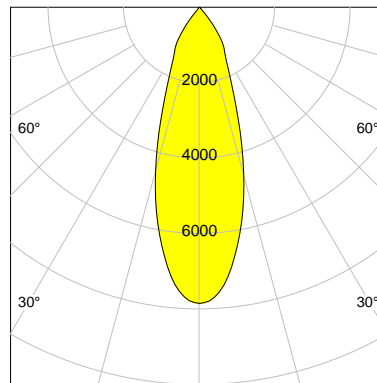

REFLECTOR

Technology	ULTRA
Material	Miro 4 Silver
FWHM	33°
FWTM	71°