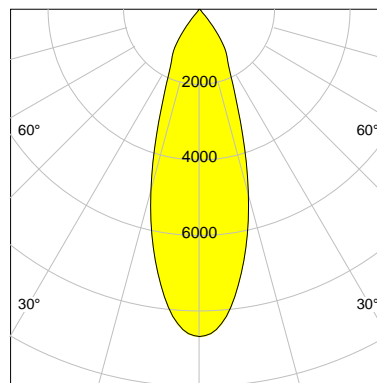

DESCRIPTION

Type	Track Spotlight
Article-number	141279L11446
Colour	white
Energy Consumption	31.8 W
Efficiency	119 lm/W
Luminous Flux	3774 lm
Current (sec)	800 mA
Protection Class	IP 20
Energy-Label	D
Cooling	Passive

LED

Color Temperature	2700K
Color Rendering	CRI 90
LES	15
Color Tolerance	2-Step McAdam
Planckian Curve	BBL
Spectrum	Warm White G7 HE+
Photobiological safety	RG1

ELECTRICAL

Power Supply	220-240, 50-60Hz
Safety Class	2
Startup Time	< 1s
Overload- / Shortcircuit Protection	
Wiring / Adapter	3-Phase Adapter
Max Luminaires MCB	B16A 27Stück
Tracks	Global Stucchi Eutrac

Control

Control	On/Off
---------	--------

REFLECTOR

Technology	ULTRA
Material	Miro 4 Silver
FWHM	33°
FWTM	71°

I-max : 8669 cd *

UGR : 22.6 (4H/8H - 70/50/20)

H/m	D/m	E _{max} /lx/klm *
1.0	0.6	2297
2.0	1.2	574
3.0	1.8	255
4.0	2.4	144