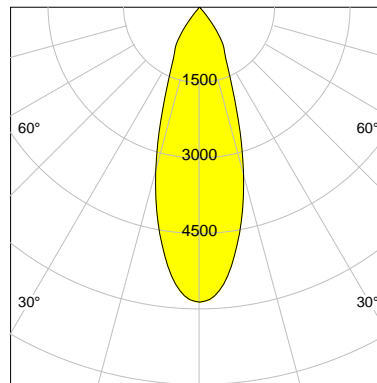

REFLECTOR

Technology	ULTRA
Material	Miro 4 Silver
FWHM	33°
FWTM	71°