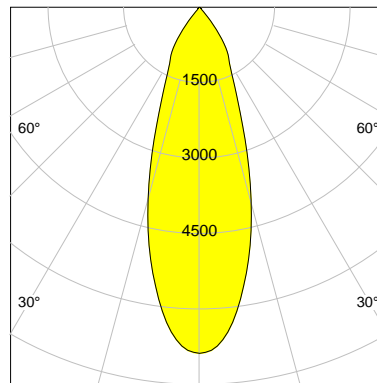

REFLECTOR

Technology	ULTRA
Material	Miro 4 Silver
FWHM	33°
FWTM	71°